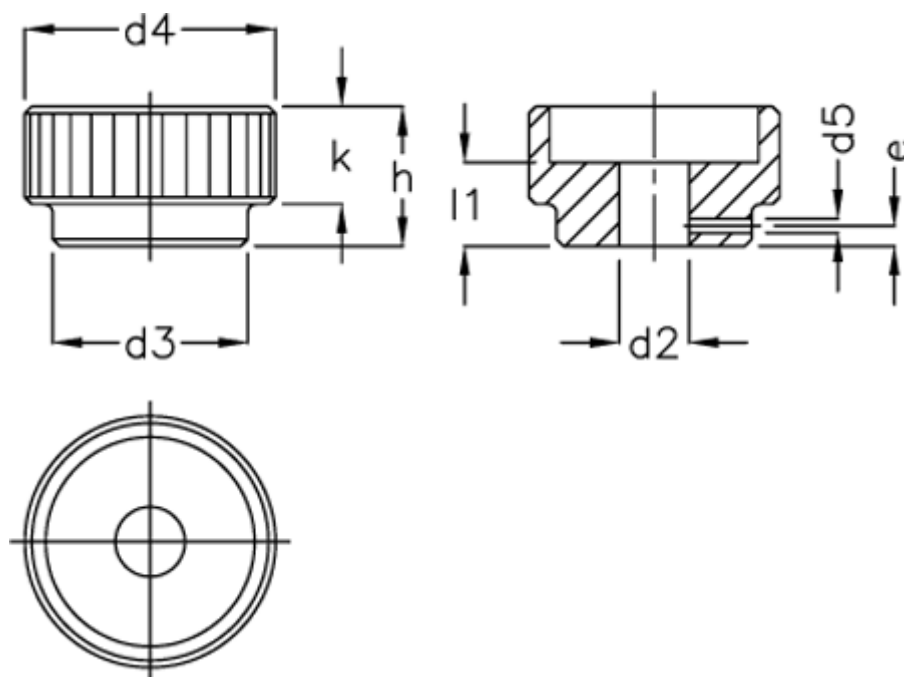

Article number: 20699008

Description: E+G Knurled nut DIN 6303-B10-B  
B with dowel hole

## Measures

d2 = B 10

d3 = 28

d4 = 36

d5 = 3.0

e = 4.0

h = 20

k = 14

l1 = 12